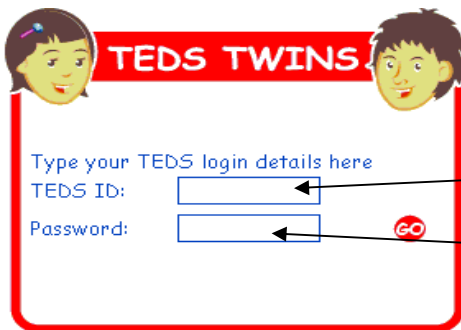

Your 6 Step Guide to TEDS Online

1 Finding TEDS!

Click in the **Address bar** at the top of the page, type www.teds.ac.uk then press **Enter** ↵ on your keyboard

2 Logging in

Click

Your login details are in the enclosed letter

Click here and type your TEDS ID

Click here and type your password

Now click 'Go'

3 Giving consent & Completing the parent questionnaire

You will only be asked to give consent and complete the brief parent questionnaire once; the twins' parent or guardian must do this.